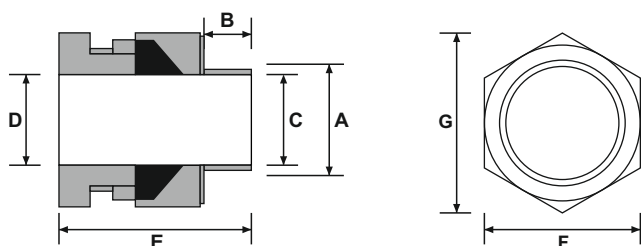

A2 Brass Stuffing Cable gland kits

A2 brass glands are suitable for indoor and outdoor applications and are IP66 rated. Often referred to as “stuffing” glands they are suitable for use with all types of circular unarmoured cables. The single compression gland ensures electrical continuity and mechanical retention of the cable.

Part Number	Entry Thread Diameter (A)	Thread Length Minimum (B)	Minimum Cable Diameter (C)	Maximum Cable Diameter (D)	Overall Gland Length (E)	Hex Size Across Flat (F)	Hex Size Across Corners (G)	Contents of each Per Kit
A2-20S	M20	14	6.1	11.6	37.0	21.5	24.5	2
A2-20	M20	14	6.5	13.9	39.0	26.8	31.0	2
A2-25	M25	15	11.1	19.9	46.0	31.5	35.5	2
A2-32	M32	15	17.0	26.2	48.0	41.7	46.0	2
A2-40	M40	15	22.0	32.1	49.0	51.5	56.5	1
A2-50	M50	15	35.6	44.0	51.0	65.0	70.0	1
A2-63	M63	15	47.2	55.9	51.0	75.5	83.0	1

All dimensions are in mm

Technical Datasheet

Applications

Indoor and outdoor use
Use where waterproof seal is required
Suitable for unarmoured cable
Glands to BS6121:Part 1

IP Rating

IP66

Kit contents

A2-20S to A2-32