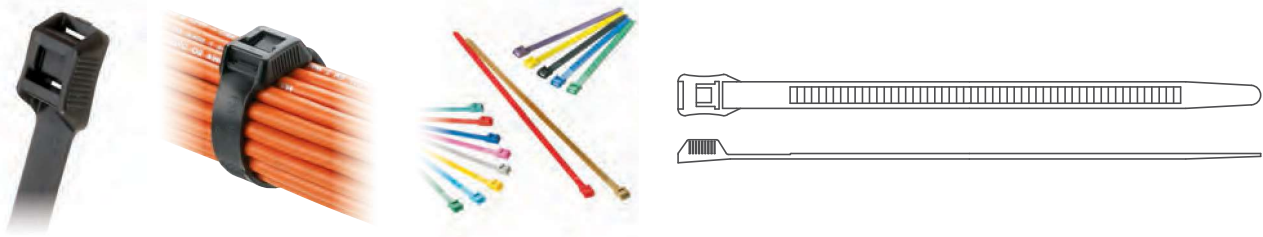

In-Line Cable Ties – Weather Resistant Nylon 6.6

- Greater resistance to damage caused by ultraviolet light – indoor or outdoor use
- Parallel-entry cable tie that threads like a belt (180° entry)
- Wide tie body provides high tensile strength
- Up to 50% lower head height than conventional 90° ties
- Parallel-entry limits exposure to sharp edges and protects workers' arms/hands
- Outside teeth protect cable jacket and wire insulation
- “Finger grip” shaped head with serrations assures positive grip while threading tie
- Install by hand or use Panduit® GTH-E installation tool
- Flexible – easy to handle and install
- Available in UV weather resistant colors for color coordination and UV stability

| Part Number | Color | Length | | Width | | Thickness | | Max. Bundle Dia. | | Min. Loop Tensile Str. | | Std. Pkg. Qty. | Std. Ctn. Qty. |
|-------------|-------|--------|----|-------|----|-----------|----|------------------|----|------------------------|---|----------------|----------------|
| | | In. | mm | In. | mm | In. | mm | In. | mm | Lbs. | N | | |

Black Cable Ties

| | | | | | | | | | | | | | |
|-----------|----------|------|-----|-------|-----|-------|-----|------|-----|-----|-----|-----|------|
| IT940-C0 | UV Black | 6.8 | 173 | 0.350 | 8.9 | 0.065 | 1.7 | 1.57 | 40 | 124 | 552 | 100 | 1000 |
| IT965-C0 | UV Black | 10.1 | 257 | 0.350 | 8.9 | 0.065 | 1.7 | 2.56 | 65 | | | | |
| IT9100-C0 | UV Black | 14.1 | 358 | 0.350 | 8.9 | 0.065 | 1.7 | 3.94 | 100 | | | | |
| IT9115-C0 | UV Black | 15.3 | 389 | 0.350 | 8.9 | 0.065 | 1.7 | 4.53 | 115 | | | | |