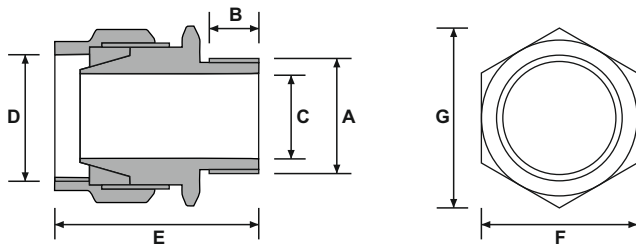

BW Cable gland kits

BW brass glands are suitable for indoor applications when a waterproof seal is not required. The gland clamps the cable ensuring electrical continuity and mechanical retention of the cable. Suitable for use with SWA cable. Glands are manufactured to BS6121:Part 1 and IP54 rated.

Part Number	Entry Thread Diameter (A)	Thread Length Minimum (B)	Cable Bedding Diameter (C)	Overall Cable Diameter (D)	Overall Gland Length (E)	Hex Size Across Flat (F)	Hex Size Across Corners (G)	Contents of each Per Kit
BW20S	M20	10	12.3	17.0	27.0	21.0	23.2	2
BW20	M20	10	14.3	20.0	28.0	23.5	26.0	2
BW25	M25	10	20.4	27.0	29.75	31.5	35.5	2
BW32	M32	10	26.5	33.5	36.35	40.0	44.3	2
BW40	M40	15	33.0	41.5	43.5	49.5	55.0	1
BW50	M50	15	44.0	54.0	46.75	62.5	70.0	1
BW63	M63	15	56.0	65.0	49.0	76.0	84.0	1
BW75	M75	15	67.5	78.5	52.0	89.5	100.0	1

All dimensions are in mm

BW LSF Shrouds

Part Number	Description	Pack
EGS20BW-LSF	M20 LSF Shroud for BW Gland	2
EGS25BW-LSF	M25 LSF Shroud for BW Gland	2
EGS32BW-LSF	M32 LSF Shroud for BW Gland	2
EGS40BW-LSF	M40 LSF Shroud for BW Gland	1
EGS50BW-LSF	M50 LSF Shroud for BW Gland	1
EGS63BW-LSF	M63 LSF Shroud for BW Gland	1
EGS75BW-LSF	M75 LSF Shroud for BW Gland	1

Brass Earth Tags

Part Number	Description	Pack
EET20B	M20 Brass Earth Tag	1
EET25B	M25 Brass Earth Tag	1
EET32B	M32 Brass Earth Tag	1
EET40B	M40 Brass Earth Tag	1
EET50B	M50 Brass Earth Tag	1
EET63B	M63 Brass Earth Tag	1
EET75B	M75 Brass Earth Tag	1

Brass Locknuts

Part Number	Description	Pack
ELN20B	M20 Brass Locknut	1
ELN25B	M25 Brass Locknut	1
ELN32B	M32 Brass Locknut	1
ELN40B	M40 Brass Locknut	1
ELN50B	M50 Brass Locknut	1
ELN63B	M63 Brass Locknut	1
ELN75B	M75 Brass Locknut	1

Technical Datasheet

Applications

Indoor use
When waterproof seal NOT required
Suitable for SWA cable
Glands to BS6121:Part 1

IP Rating

IP54

Kit contents

BW20S to BW32

2 x brass glands
2 x galvanised steel locknuts
2 x brass earth tags
2 x PVC shrouds

BW40 to BW75

1 x brass gland
1 x galvanised steel locknut
1 x brass earth tag
1 x PVC shroud

LSF shrouds, brass locknuts and additional brass earth tags are available to purchase individually.

BW LSF Shrouds

Zero Halogen
Low smoke
Self-extinguishing
UL94 V0 rated