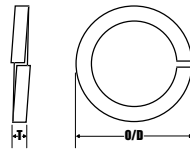

A2 STAINLESS STEEL SQUARE SECTION SPRING WASHER

METRIC

BOXED

Code Prefix **Stainless Steel:**
0625

SIZE	3MM	4MM	5MM	6MM	8MM	10MM	12MM	14MM	16MM	20MM	24MM
O/D	5.5	6.95	8.55	9.6	12.75	15.9	17.9	21.1	24.3	30.5	35.7
T	1	1.2	1.5	1.5	2	2.5	2.5	3	3.5	4.5	5

List Price Per 1000

List Price Per 1000

Size Ref.	Size d	Inner/Outer	S/Steel
T39	3MM	1,000	£89.84
T45	4MM	1,000	£117.49
T47	5MM	200	£172.77
T49	6MM	200	£188.88
T54	8MM	200	£188.88
T56	10MM	200	£667.84

Size Ref.	Size d	Inner/Outer	S/Steel
T58	12MM	200	£809.50
T60	14MM	200	£2,466.98
T62	16MM	200	£1,775.96
T64	20MM	200	£3,987.26
T66	24MM	200	£5,528.25

A2 STAINLESS STEEL RECTANGULAR SECTION SPRING WASHER

METRIC

Code Prefix **Stainless Steel:**
0627

SIZE	M5	M6	M8	M10	M12	M16
O/D	9.15	11.7	14.85	18	21	27.3
T	1.2	1.6	2	2.2	2.5	3.5

List Price Per 1000

List Price Per 1000

Size Ref.	Size d	Inner/Outer	S/Steel
T56	10MM	200	£732.50
T58	12MM	200	£1,492.63
T62	16MM	200	£2,619.03
T64	20MM	200	£4,408.77