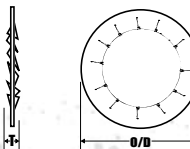

A2 STAINLESS STEEL RECTANGULAR SECTION SPRING WASHER

METRIC

Code Prefix **Stainless Steel:**
0627

SIZE	M5	M6	M8	M10	M12	M16
O/D	9.15	11.7	14.85	18	21	27.3
T	1.2	1.6	2	2.2	2.5	3.5

List Price Per 1000

List Price Per 1000

Size Ref.	Size d	Inner/Outer	S/Steel
T47	M5	500	£152.02
T49	M6	500	£290.24
T54	M8	500	£504.47

Size Ref.	Size d	Inner/Outer	S/Steel
T56	M10	200	£773.96
T58	M12	200	£1,154.03
T62	M16	100	£2,453.18

A2 STAINLESS STEEL INTERNAL SHAKEPROOF WASHER

METRIC

Code Prefix **Stainless Steel:**
0628

SIZE	M4	5MM	6MM	8MM	10MM	12MM	16MM	20MM
O/D	8	9	11	15	18	20.5	26	33
T	0.5	0.5	0.7	0.8	0.9	1	1.2	1.4

List Price Per 1000

List Price Per 1000

Size Ref.	Size d	Inner/Outer	S/Steel
T45	M4	1,000	£186.60
T47	5MM	1,000	£221.13
T49	6MM	200	£400.80
T54	8MM	200	£601.20

Size Ref.	Size d	Inner/Outer	S/Steel
T56	10MM	200	£732.50
T58	12MM	200	£1,492.63
T62	16MM	200	£2,619.03
T64	20MM	200	£4,408.77