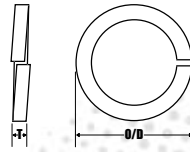

A2 STAINLESS STEEL SQUARE SECTION SPRING WASHER

METRIC

BOXED

Code Prefix **Stainless Steel:**
0625

SIZE	3MM	4MM	5MM	6MM	8MM	10MM	12MM	14MM	16MM	20MM	24MM
O/D	5.5	6.95	8.55	9.6	12.75	15.9	17.9	21.1	24.3	30.5	35.7
T	1	1.2	1.5	1.5	2	2.5	2.5	3	3.5	4.5	5

List Price Per 1000

List Price Per 1000

Size Ref.	Size d	Inner/Outer	S/Steel
T39	3MM	1,000	£89.84
T45	4MM	1,000	£117.49
T47	5MM	200	£172.77
T49	6MM	200	£188.88
T54	8MM	200	£188.88
T56	10MM	200	£667.84

Size Ref.	Size d	Inner/Outer	S/Steel
T58	12MM	200	£809.50
T60	14MM	200	£2,466.98
T62	16MM	200	£1,775.96
T64	20MM	200	£3,987.26
T66	24MM	200	£5,528.25

A2 STAINLESS STEEL RECTANGULAR SECTION SPRING WASHER

METRIC

Code Prefix **Stainless Steel:**
0627

SIZE	M5	M6	M8	M10	M12	M16
O/D	9.15	11.7	14.85	18	21	27.3
T	1.2	1.6	2	2.2	2.5	3.5

List Price Per 1000

List Price Per 1000

Size Ref.	Size d	Inner/Outer	S/Steel
T56	10MM	200	£732.50
T58	12MM	200	£1,492.63
T62	16MM	200	£2,619.03
T64	20MM	200	£4,408.77